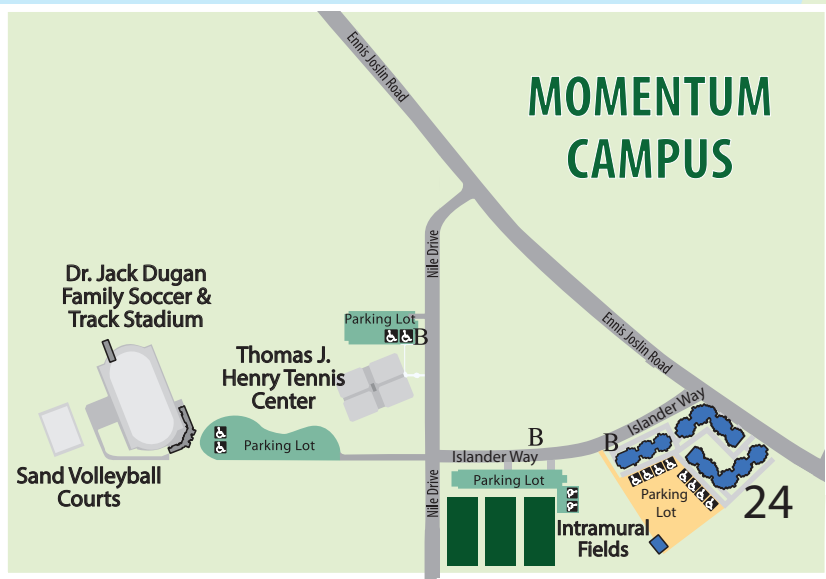

Key

(with classroom codes)

- 1 Bay Hall (BH)
- 2 Carlos Truan Natural Resources Center (NRC)
- 3 Center for Instruction (CI)
- 4 Center for the Arts (CA)
- 5 Center for the Sciences (CS)
- 6 Chapman Press Box
- 7 Classroom East (CE)
- 8 Classroom West (CW)
- 9 Conrad Blucher Institute for Surveying/Science (CBI)
- 10 Corpus Christi Hall (CCH)
- 11 Dining Hall
- 12 Driftwood (DRIFT)
- 13 Dugan Wellness Center (DWC)
- 14 Early Childhood Development Center (ECDC)
- 15 Engineering Building (EN)
- 16 Faculty Center (FC)
- 17 Field House (FH)
- 18 Glasscock Center (GSSC)
Center for Academic Student Achievement
- 19 Harte Research Institute (HRI)
- 20 Island Hall (IH)

- 21 Mary and Jeff Bell Library (LIB)
- Islander Welcome Center
- 22 Michael and Karen O'Connor Building (OCNR)
- 23 Miramar University Housing
- 24 Momentum Village Housing
- 25 Performing Arts Center (PAC)
- 26 Physical Plant
University Police, Central Receiving, Motor Pool,
Printing Services, Vehicle Maintenance,
Vehicle Storage
- 27 Purchasing (PROC)
- 28 Sandpiper (SAND)
Health Services
- 29 Science Lab
- 30 Student Services Center (SSC)
- 31 University Center (UC)
- 32 University Services Center (USC)

Jogging Trail

- Emergency Phone
- TAMU-CC Bus Stop: University Routes #5, #63 & #66
- Information Map
- Loading Dock
- Palapa
- Unisex Restroom Locations

TEXAS A&M
UNIVERSITY
CORPUS
CHRISTI

to Downtown

Ocean Drive

Naval Air Station Gate